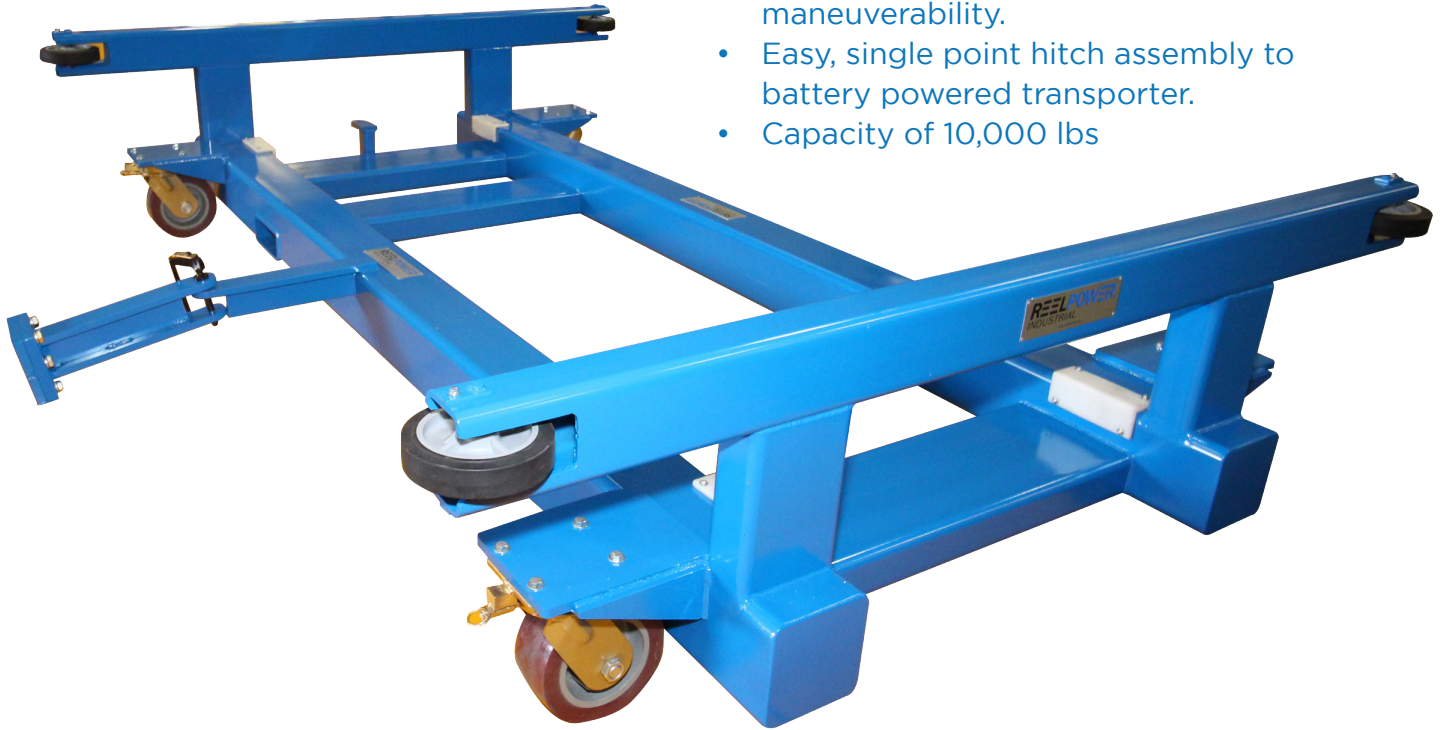

HEAVY DUTY REEL CARTS FOR LARGE REELS

Large Reel Dolly (96" Flange x 119" Width)

Includes

- All steel welded construction.
- Extra heavy-duty swivel lockable casters, bearing supported for added maneuverability.
- Easy, single point hitch assembly to battery powered transporter.
- Capacity of 10,000 lbs