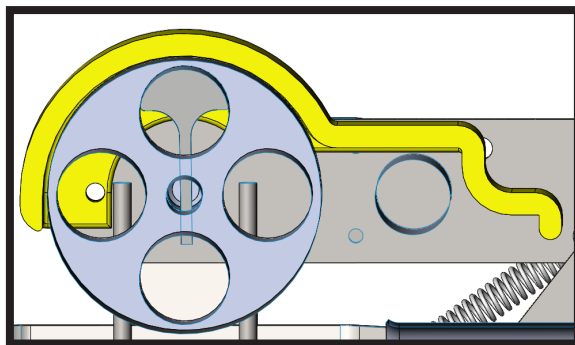

WHEEL COVER GUARD FOR 1700 SERIES MEASURES

P/N 0207-004 (INCLUDES MOUNTING HARDWARE)

COMPLETE KIT INCLUDES:

- Wheel Cover Guard
- Mounting Hardware

KIT WILL SERVICE

- 1700
- 1700 SP
- 1700 SL (Side load)