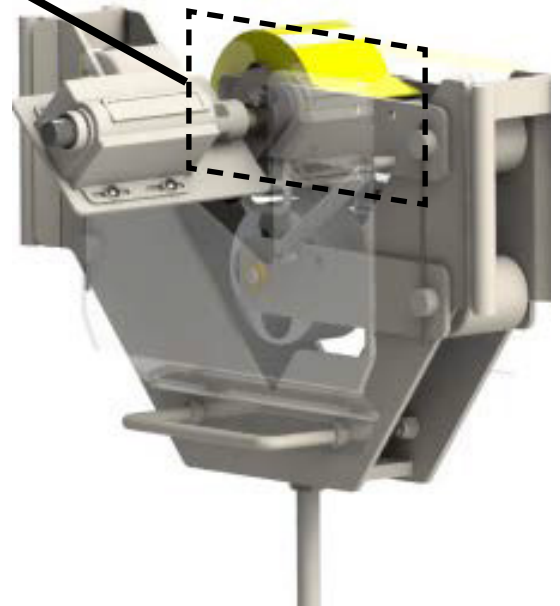

WHEEL COVER GUARD FOR 1700 SERIES MEASURES

P/N 0207-004 (INCLUDES MOUNTING HARDWARE)

COMPLETE KIT INCLUDES:

- Wheel Cover Guard
- Mounting Hardware

KIT WILL SERVICE

- 1700
- 1700 SP
- 1700 SL (Side load)