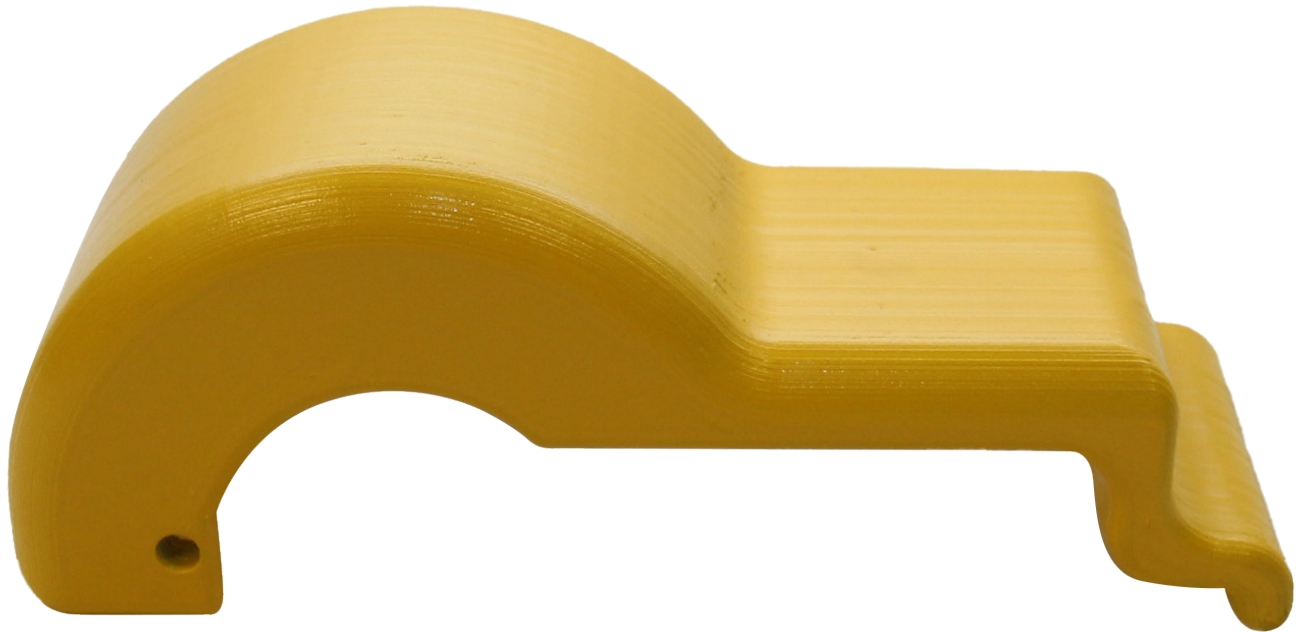

WHEEL COVER GUARD FOR 1700 SERIES MEASURES

P/N 0207-004 (INCLUDES MOUNTING HARDWARE)

COMPLETE KIT INCLUDES:

- Wheel Cover Guard
- Mounting Hardware

KIT WILL SERVICE

- 1700
- 1700 SP
- 1700 SL (Side load)