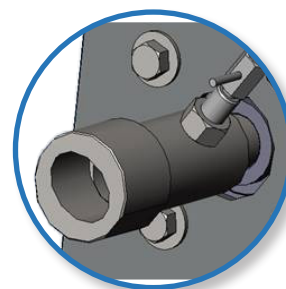

Features & Benefits

- Near zero maintenance
- Simple & easy to use
- Minimum spool height for easy loading
- Manual tension control adjustment
- Plug in style shaft adapter
- 34-40 in. line height
- Adjustable guide rollers and guide box position
- Portable with casters option
- Can be bolted to the floor permanently
- Heavy gauge powder coated steel construction

Specs

- 2 in. product OD/width
- 150 lb. capacity per shaft
- Accepts Ø 30" x 15"W spools

Utility Requirements

- 120/230/480 VAC, 1PH power required for electromagnetic brake control option

Approximate Weight and Dimensions

- 42"W x 36"D x 55.1" - 61"H
- Actual Footprint: 42"W x 36"D
- 632 lb.

Options

- Feed orientation: L-R R-L
- Support: Casters Leveling feet None (bolt down)
- Tension control: Electromagnetic Mechanical disk Leather strap
- Additional plug-in shaft sizes available

SINGLE TSPO - R-L FEED

QUICK RELEASE PLUG-IN
SHAFT ADAPTER

ADJUSTABLE ROLLER GUIDE
BOX

SINGLE TSPO

Single Shafted Tower Style Pay Off

Tower Style Pay Out

**ELECTRO MAGNETIC TENSION
BRAKE**

**10" MECHANICAL DISK
TENSION BRAKE**