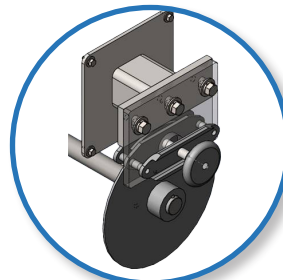

Features & Benefits

- Near zero maintenance
- Simple & easy to use
- Minimum spool height for easy loading
- Manual tension control adjustment
- Plug in style shaft adapter
- 34-40 in. line height
- Adjustable guide rollers and guide box position
- Portable with casters option
- Can be bolted to the floor permanently
- Heavy gauge powder coated steel construction

- 42"W x 36"D x 55.1" - 61"H
- Actual Footprint: 42"W x 36"D
- 632 lb.

Options

- Feed orientation: L-R R-L
- Support: Casters Leveling feet None (bolt down)
- Tension control: Electromagnetic Mechanical disk Leather strap
- Additional plug-in shaft sizes available

SINGLE TSPO - R-L FEED

QUICK RELEASE PLUG-IN
SHAFT ADAPTER

ADJUSTABLE ROLLER GUIDE
BOX

SINGLE TSPO

Single Shafted Tower Style Pay Off

Tower Style Pay Out

**ELECTRO MAGNETIC TENSION
BRAKE**

**10" MECHANICAL DISK
TENSION BRAKE**

**LEATHER STRAP DRAG
TENSION BRAKE**

Part of the Tower Style Family of Lightweight Reeling Products

REELPOWER
INDUSTRIAL

5101 S. Council Road, Suite 100 • Okla. City, OK. 73179
405.672.0000 • 405.672.7200 Fax
www.reelpowerind.com