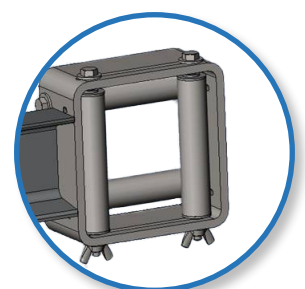

SINGLE TSPO

Single Shafted Tower Style Pay Off

Model TSPO is a light weight, economical pay out machine that is ideal for 30-inch spools up to 15 inches wide and weighing 150 lb. It comes complete with your choice of manual electromagnetic, disk or leather strap tension control and adjustable product guide box. The small footprint means this unit won't take up much shop space - order with casters to for portability, use leveling feet or bolt it to the floor. Combine this unit with the Tower Style Take Up unit for the ultimate, flexible and foolproof system to meet your reeling needs.

Features & Benefits

- Near zero maintenance
- Simple & easy to use
- Minimum spool height for easy loading
- Manual tension control adjustment
- Plug in style shaft adapter
- 34-40 in. line height
- Adjustable guide rollers and guide box position
- Portable with casters option
- Can be bolted to the floor permanently
- Heavy gauge powder coated steel construction

- 42"W x 36"D x 55.1" - 61"H
- Actual Footprint: 42"W x 36"D
- 632 lb.

Options

- Feed orientation: L-R R-L
- Support: Casters Leveling feet None (bolt down)
- Tension control: Electromagnetic Mechanical disk Leather strap
- Additional plug-in shaft sizes available

SINGLE TSPO - R-L FEED

QUICK RELEASE PLUG-IN
SHAFT ADAPTER

ADJUSTABLE ROLLER GUIDE
BOX

SINGLE TSPO

Single Shafted Tower Style Pay Off

Tower Style Pay Out

**ELECTRO MAGNETIC TENSION
BRAKE**

**10" MECHANICAL DISK
TENSION BRAKE**