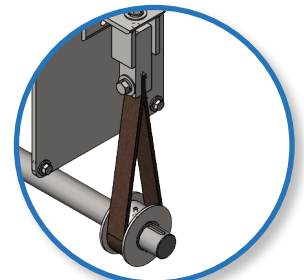

Features & Benefits

- Near zero maintenance
- Simple & easy to use
- Minimum spool height for easy loading
- Manual tension control adjustment
- Plug in style shaft adapter
- 34-40 in. line height
- Adjustable guide rollers and guide box position
- Portable with casters option
- Can be bolted to the floor permanently
- Heavy gauge powder coated steel construction

- 42"W x 36"D x 55.1" - 61"H
- Actual Footprint: 42"W x 36"D
- 632 lb.

Options

- Feed orientation: L-R R-L
- Support: Casters Leveling feet None (bolt down)
- Tension control: Electromagnetic Mechanical disk Leather strap
- Additional plug-in shaft sizes available

SINGLE TSPO - R-L FEED

QUICK RELEASE PLUG-IN
SHAFT ADAPTER

ADJUSTABLE ROLLER GUIDE
BOX

SINGLE TSPO

Single Shafted Tower Style Pay Off

Tower Style Pay Out

**ELECTRO MAGNETIC TENSION
BRAKE**

**10" MECHANICAL DISK
TENSION BRAKE**

**LEATHER STRAP DRAG
TENSION BRAKE**

Part of the Tower Style Family of Lightweight Reeling Products

REELPOWER
INDUSTRIAL

5101 S. Council Road, Suite 100 • Okla. City, OK. 73179
405.672.0000 • 405.672.7200 Fax
www.reelpowerind.com