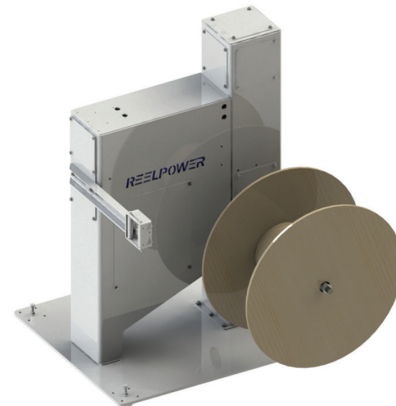

REELPOWER
INDUSTRIAL

5101 S. Council Road, Suite 100 • Okla. City, OK. 73179
405.672.0000 • 405.672.7200 Fax
www.reelpowerind.com