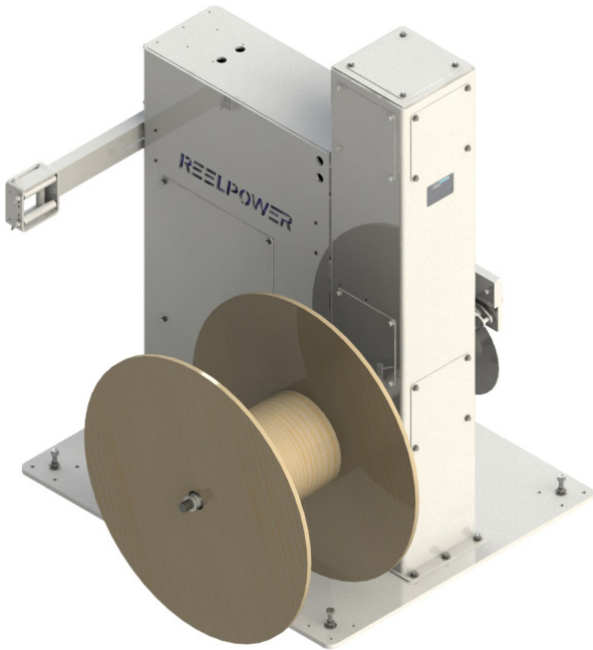

SINGLE TSPO

Single Shafted Tower Style Pay Off

Model TSPO is a light weight, economical pay out machine that is ideal for 30-inch spools up to 15 inches wide and weighing 150 lb. It comes complete with your choice of manual electromagnetic, disk or leather strap tension control and adjustable product guide box. The small footprint means this unit won't take up much shop space - order with casters to for portability, use leveling feet or bolt it to the floor. Combine this unit with the Tower Style Take Up unit for the ultimate, flexible and foolproof system to meet your reeling needs.

Features & Benefits

- Near zero maintenance
- Simple & easy to use
- Minimum spool height for easy loading
- Manual tension control adjustment
- Plug in style shaft adapter
- 34-40 in. line height
- Adjustable guide rollers and guide box position
- Portable with casters option
- Can be bolted to the floor permanently
- Heavy gauge powder coated steel construction

- 42"W x 36"D x 55.1" - 61"H
- Actual Footprint: 42"W x 36"D
- 632 lb.

Options

- Feed orientation: L-R R-L
- Support: Casters Leveling feet None (bolt down)
- Tension control: Electromagnetic Mechanical disk Leather strap
- Additional plug-in shaft sizes available

SINGLE TSPO - R-L FEED

QUICK RELEASE PLUG-IN
SHAFT ADAPTER

ADJUSTABLE ROLLER GUIDE
BOX

SINGLE TSPO

Single Shafted Tower Style Pay Off

Tower Style Pay Out

**ELECTRO MAGNETIC TENSION
BRAKE**

**10" MECHANICAL DISK
TENSION BRAKE**