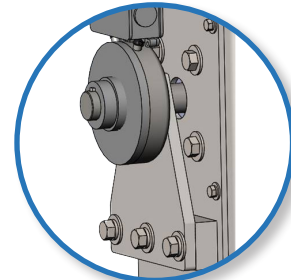

Features & Benefits

- Near zero maintenance
- Simple & easy to use
- Minimum spool height for easy loading
- Manual tension control adjustment
- Plug in style shaft adapter
- 34-40 in. line height
- Adjustable guide rollers and guide box position
- Portable with casters option
- Can be bolted to the floor permanently
- Heavy gauge powder coated steel construction

- 42"W x 36"D x 55.1" - 61"H
- Actual Footprint: 42"W x 36"D
- 632 lb.

Options

- Feed orientation: L-R R-L
- Support: Casters Leveling feet None (bolt down)
- Tension control: Electromagnetic Mechanical disk Leather strap
- Additional plug-in shaft sizes available

SINGLE TSPO - R-L FEED

QUICK RELEASE PLUG-IN
SHAFT ADAPTER

ADJUSTABLE ROLLER GUIDE
BOX

SINGLE TSPO

Single Shafted Tower Style Pay Off

Tower Style Pay Out

**ELECTRO MAGNETIC TENSION
BRAKE**

**10" MECHANICAL DISK
TENSION BRAKE**