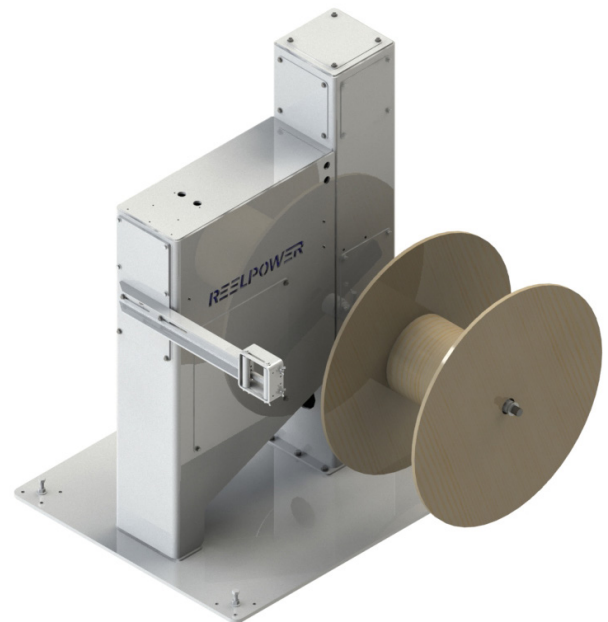

SINGLE TSPO

Single Shafted Tower Style Pay Off

Model TSPO is a light weight, economical pay out machine that is ideal for 30-inch spools up to 15 inches wide and weighing 150 lb. It comes complete with your choice of manual electromagnetic, disk or leather strap tension control and adjustable product guide box. The small footprint means this unit won't take up much shop space - order with casters to for portability, use leveling feet or bolt it to the floor. Combine this unit with the Tower Style Take Up unit for the ultimate, flexible and foolproof system to meet your reeling needs.

Features & Benefits

- Near zero maintenance
- Simple & easy to use
- Minimum spool height for easy loading
- Manual tension control adjustment
- Plug in style shaft adapter
- 34-40 in. line height
- Adjustable guide rollers and guide box position
- Portable with casters option
- Can be bolted to the floor permanently
- Heavy gauge powder coated steel construction

Specs

- 2 in. product OD/width
- 150 lb. capacity per shaft
- Accepts Ø 30" x 15"W spools

Utility Requirements

- 120/230/480 VAC, 1PH power required for electromagnetic brake control option

Approximate Weight and Dimensions

- 42"W x 36"D x 55.1" - 61"H
- Actual Footprint: 42"W x 36"D
- 632 lb.

Options

- Feed orientation: L-R R-L
- Support: Casters Leveling feet None (bolt down)
- Tension control: Electromagnetic Mechanical disk Leather strap
- Additional plug-in shaft sizes available