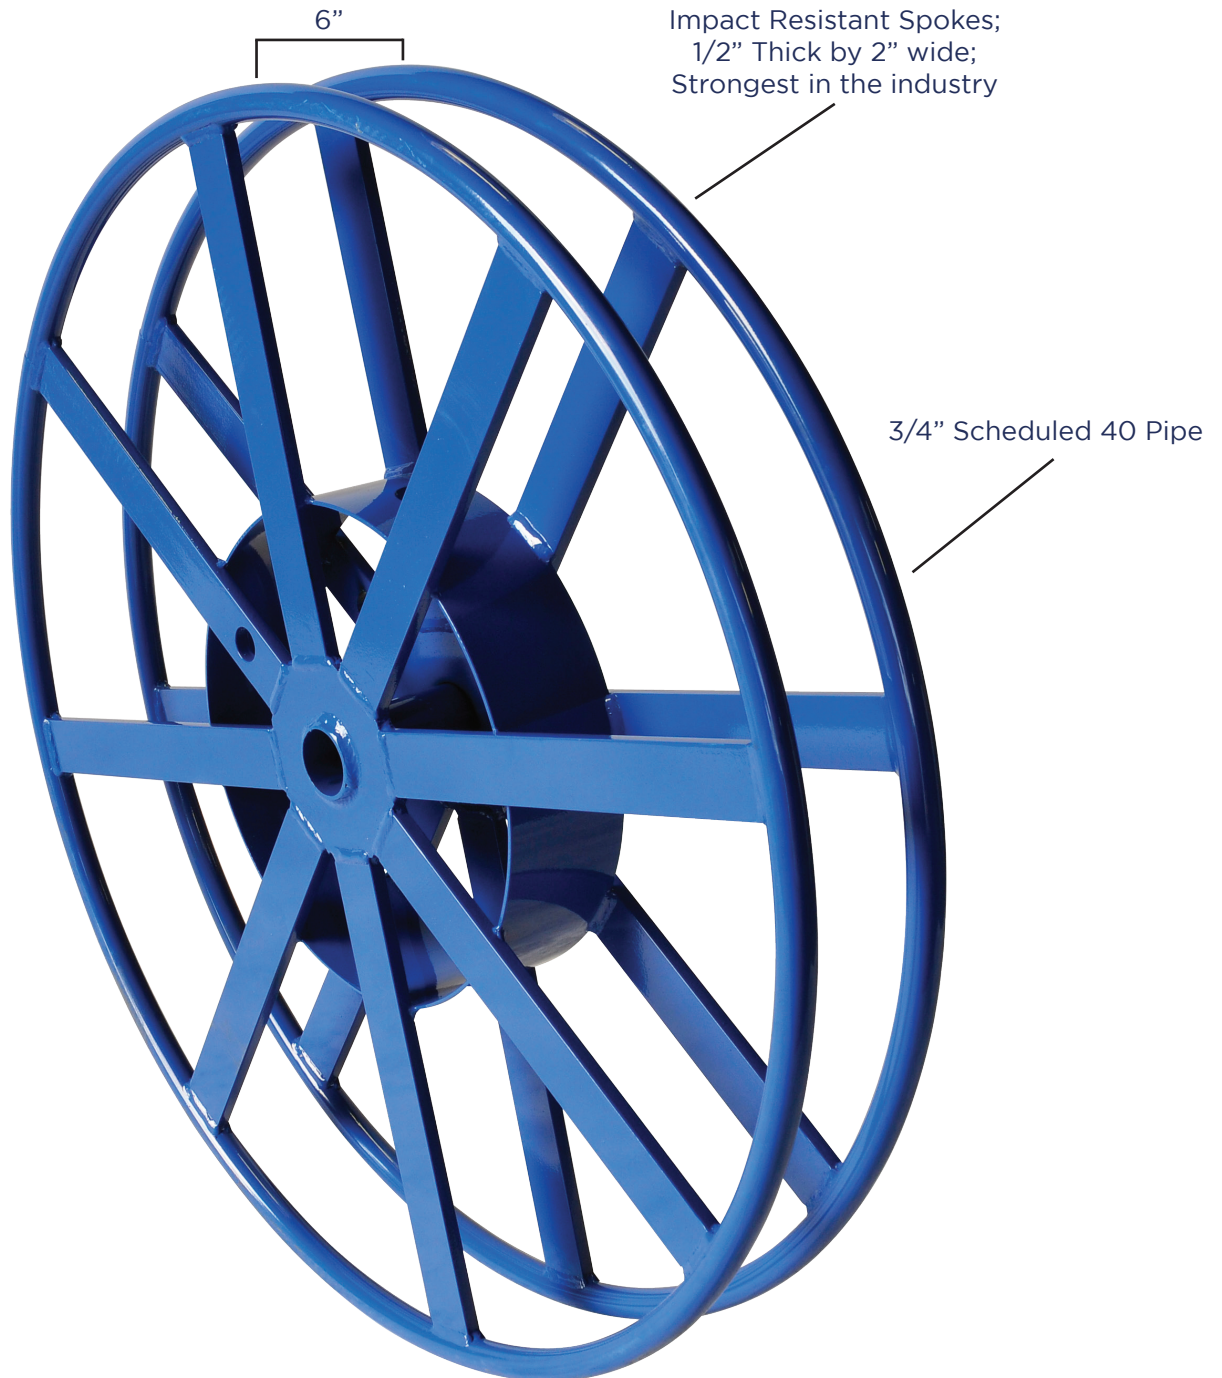

SINGLE COMPARTMENT REEL

Your Source for Unparalleled Paralleling Solutions

RPR-15-01, RPR-15-08

Dimensions:

40" O.D. x 16" I.D. x 6" W

48" O.D. x 16" I.D. X 6" W

REELPOWER
INDUSTRIAL

5101 S. Council Road, Suite 100 • Okla. City, OK. 73179

405.672.0000 • 405.672.7200 Fax

www.reelpowerind.com

SINGLE COMPARTMENT REEL

Your Source for Unparalleled Paralleling Solutions

The Reel Power combo is constructed of all tubular welded steel. Our stands are complete with a 2" diameter solid steel shaft, cam roller bearings that allow for easy reel payout, shaft safety locks with locking pin and a maximum reel weight of 5,000 lbs. load the reel(s) at your facility and deliver right to the job-site.

RPR = Reel Power Paralleling Reel CRS = Cable Reel Stand

SINGLE COMPARTMENT REEL

Your Source for Unparalleled Paralleling Solutions

Popular Reel Configurations				
	4x	RPR-15	Single Compartment Reel Measuring	40" OD x 16" ID x 8" W
	5x	RPR-15-01	Single Compartment Reel Measuring	40" OD x 16" ID x 6" W
	1x	RPR-35-002	Three Compartment Reel Measuring	40" OD x 16" ID x 24" W
	1x	RPR-15	Single Compartment Reel Measuring	40" OD x 16" ID x 8" W
	1x	RPR-45	Three Compartment Reel Measuring	40" OD x 16" ID x 32" W
	1x	RPR-45-01	Four Compartment Reel Measuring	40" OD x 16" ID x 26" W
	1x	RPR-15-01	Single Compartment Reel Measuring	40" OD x 16" ID x 6" W
	1x	RPR-55	Five Compartment Reel Measuring	40" OD x 16" ID x 32" W
	4x	RPR-15-06	Single Compartment Reel Measuring	48" OD x 16" ID x 8" W
	1x	RPR-35-004	Four Compartment Reel Measuring	48" OD x 16" ID x 24" W
	1x	RPR-15-06	Single Compartment Reel Measuring	48" OD x 16" ID x 8" W
	1x	RPR-45-04	Four Compartment Reel Measuring	48" OD x 16" ID x 26" W
	1x	RPR-15-08	Single Compartment Reel Measuring	48" OD x 16" ID x 6" W
	1x	RPR-55-06	Five Compartment Reel Measuring	48" OD x 16" ID x 32" W

**STANDARD 2 1/8"
LOCKING REEL
COLLAR**

**OPTIONAL BELT
GAP INDICATOR**

RPR = Reel Power Paralleling Reel CRS = Cable Reel Stand