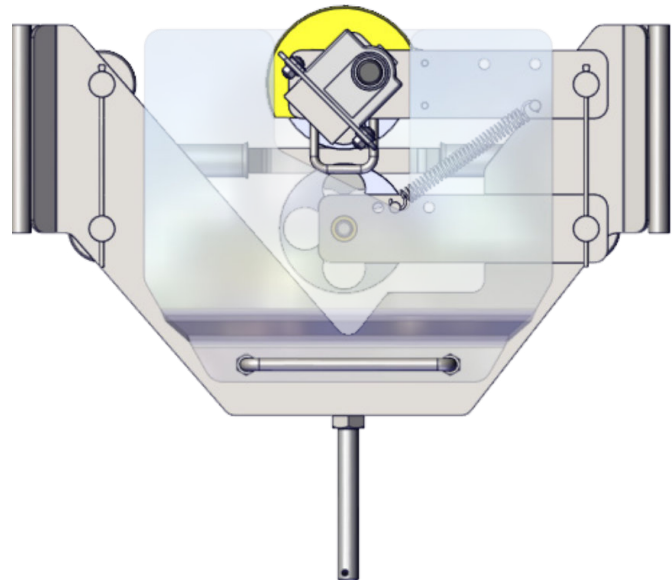

SAFETY GUARDING FOR 1700 SERIES MEASURES

P/N 0207-959

MEASURE KIT. 1700 LEFT HAND METER GUARD (INCLUDES MOUNTING HARDWARE)

COMPLETE KIT INCLUDES:

- Wheel Cover
- Side Shield (Lexan)
- Mounting Hardware

SAFETY GUARDING FOR 1700 SERIES MEASURES

P/N 0207-959

KIT WILL SERVICE

- 1700
- 1700 SP
- 1700 SL (Side load)

REELPOWER
INDUSTRIAL

5101 S. Council Road, Suite 100 • Okla. City, OK. 73179
405.672.0000 • 405.672.7200 Fax
www.reelpowerind.com