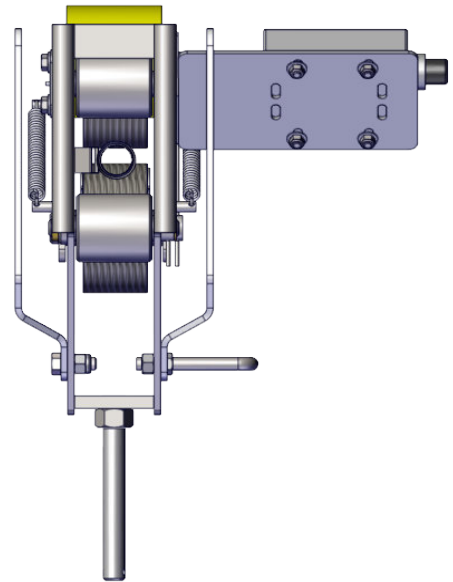

SAFETY GUARDING FOR 1700 SERIES MEASURES

P/N 0207-959

MEASURE KIT. 1700 LEFT HAND METER GUARD (INCLUDES MOUNTING HARDWARE)

COMPLETE KIT INCLUDES:

- Wheel Cover
- Side Shield (Lexan)
- Mounting Hardware

SAFETY GUARDING FOR 1700 SERIES MEASURES

P/N 0207-959

KIT WILL SERVICE

- 1700
- 1700 SP
- 1700 SL (Side load)

REELPOWER
INDUSTRIAL

5101 S. Council Road, Suite 100 • Okla. City, OK. 73179
405.672.0000 • 405.672.7200 Fax
www.reelpowerind.com