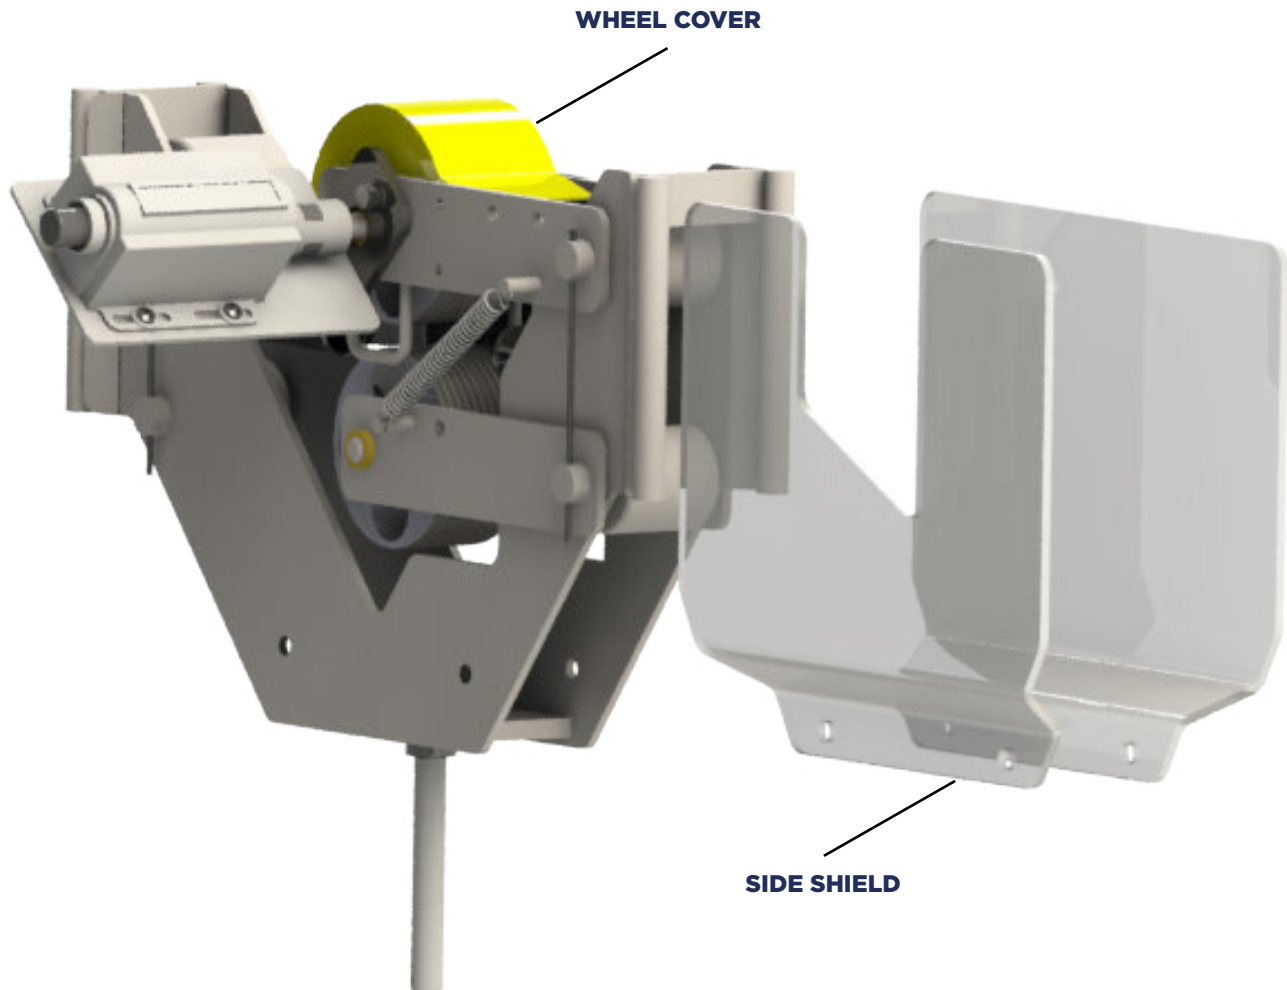

SAFETY GUARDING FOR 1700 SERIES MEASURES

P/N 0207-959

MEASURE KIT. 1700 LEFT HAND METER GUARD (INCLUDES MOUNTING HARDWARE)

COMPLETE KIT INCLUDES:

- Wheel Cover
- Side Shield (Lexan)
- Mounting Hardware

SAFETY GUARDING FOR 1700 SERIES MEASURES

P/N 0207-959

KIT WILL SERVICE

- 1700
- 1700 SP
- 1700 SL (Side load)

REELPOWER
INDUSTRIAL

5101 S. Council Road, Suite 100 • Okla. City, OK. 73179
405.672.0000 • 405.672.7200 Fax
www.reelpowerind.com