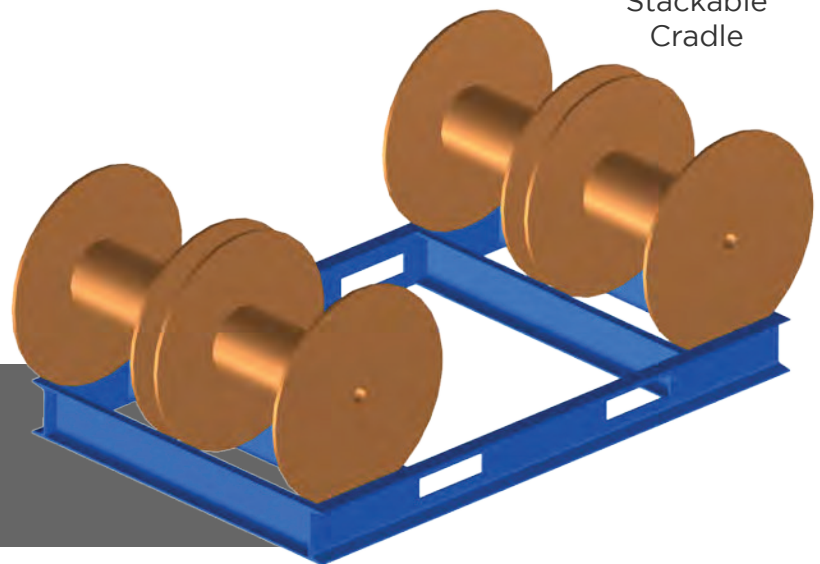

RTC

Reel Transport Cradle

**Easily load reel racking
or auxiliary payout stands
without damaging the
wire.**

Loader / Transporter - Single Reel
Part Number: 0212-020

Custom
Stackable
Cradle

**Loader / Transporter -
Multiple Reels**
Part Number: 0212-020

RTC

Reel Transport Cradle

Large Reel Cradle

- Custom designed to fit your application needs.
- Cradles are made to be moved by forklift.
- Standard sizes for 5,000lb and 10,000lb reels

REELPOWER
INDUSTRIAL