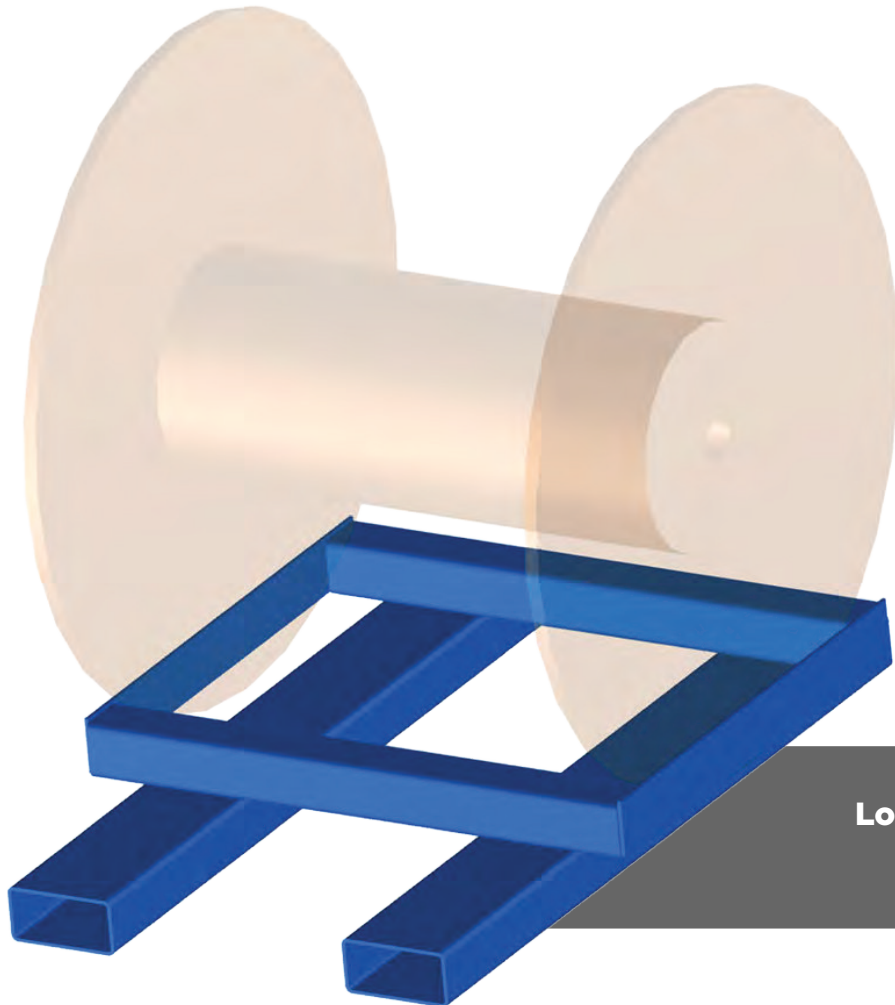

RTC

Reel Transport Cradle

**Easily load reel racking
or auxiliary payout stands
without damaging the
wire.**

Loader / Transporter - Single Reel
Part Number: 0212-020

Custom
Stackable
Cradle

**Loader / Transporter -
Multiple Reels**
Part Number: 0212-020

RTC

Reel Transport Cradle

Large Reel Cradle

- Custom designed to fit your application needs.
- Cradles are made to be moved by forklift.
- Standard sizes for 5,000lb and 10,000lb reels

REELPOWER
INDUSTRIAL