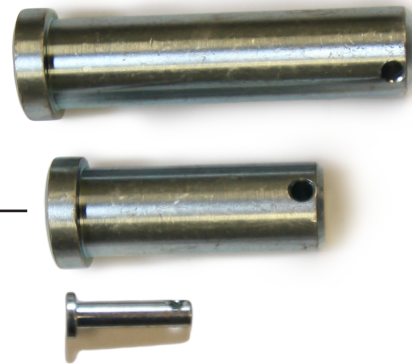

REPAIR KIT

Repair Kit for Reel Thing RT-50

Part #13650-331 Includes:

Washers

Clevis Pins

Our repair kits can assist in extending the life of an RT by replacing the most commonly wearable items

Spring Pin

Cotter Pins