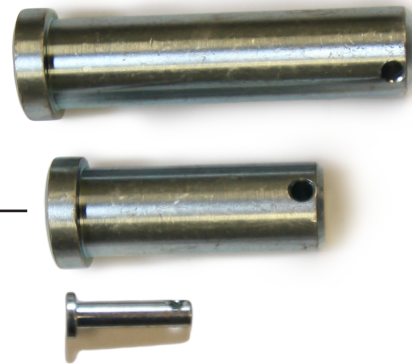

REPAIR KIT

Repair Kit for Reel Thing RT-20

Part #13650-327 Includes:

Washers

Clevis Pins

Our repair kits can assist in extending the life of an RT by replacing the most commonly wearable items

Spring Pin

Cotter Pins