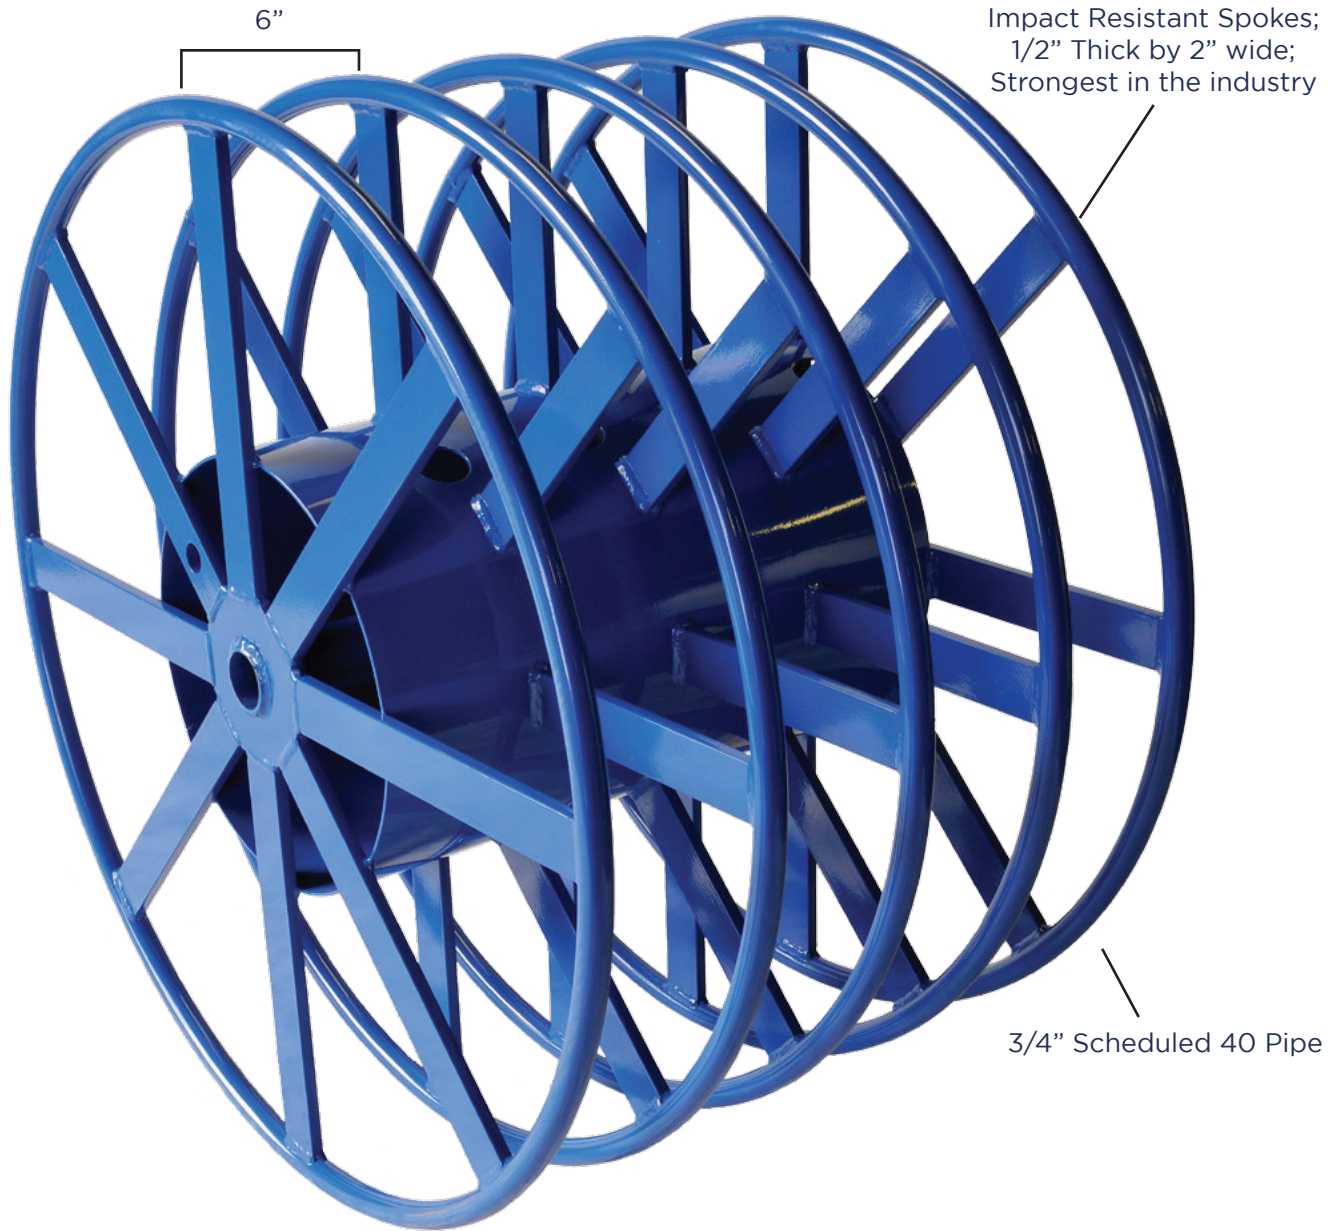

FOUR COMPARTMENT REEL

Your Source for Unparalleled Paralleling Solutions

RPR-45

Dimensions:

40" O.D. x 16" I.D. x 26" W

48" O.D. x 16" I.D. X 26" W

REELPOWER
INDUSTRIAL

5101 S. Council Road, Suite 100 • Okla. City, OK. 73179

405.672.0000 • 405.672.7200 Fax

www.reelpowerind.com

FOUR COMPARTMENT REEL

Your Source for Unparalleled Paralleling Solutions

The Reel Power combo is constructed of all tubular welded steel. Our stands are complete with a 2" diameter solid steel shaft, cam roller bearings that allow for easy reel payout, shaft safety locks with locking pin and a maximum reel weight of 5,000 lbs. load the reel(s) at your facility and deliver right to the job-site.

RPR = Reel Power Paralleling Reel CRS = Cable Reel Stand

FOUR COMPARTMENT REEL

Your Source for Unparalleled Paralleling Solutions

Popular Reel Configurations				
	4x	RPR-15	Single Compartment Reel Measuring	40" OD x 16" ID x 8" W
	5x	RPR-15-01	Single Compartment Reel Measuring	40" OD x 16" ID x 6" W
	1x	RPR-35-002	Three Compartment Reel Measuring	40" OD x 16" ID x 24" W
	1x	RPR-15	Single Compartment Reel Measuring	40" OD x 16" ID x 8" W
	1x	RPR-45	Three Compartment Reel Measuring	40" OD x 16" ID x 32" W
	1x	RPR-45-01	Four Compartment Reel Measuring	40" OD x 16" ID x 26" W
	1x	RPR-15-01	Single Compartment Reel Measuring	40" OD x 16" ID x 6" W
	1x	RPR-55	Five Compartment Reel Measuring	40" OD x 16" ID x 32" W
	4x	RPR-15-06	Single Compartment Reel Measuring	48" OD x 16" ID x 8" W
	1x	RPR-35-004	Four Compartment Reel Measuring	48" OD x 16" ID x 24" W
	1x	RPR-15-06	Single Compartment Reel Measuring	48" OD x 16" ID x 8" W
	1x	RPR-45-04	Four Compartment Reel Measuring	48" OD x 16" ID x 26" W
	1x	RPR-15-08	Single Compartment Reel Measuring	48" OD x 16" ID x 6" W
	1x	RPR-55-06	Five Compartment Reel Measuring	48" OD x 16" ID x 32" W

**STANDARD 2 1/8"
LOCKING REEL
COLLAR**

**OPTIONAL BELT
GAP INDICATOR**

RPR = Reel Power Paralleling Reel CRS = Cable Reel Stand