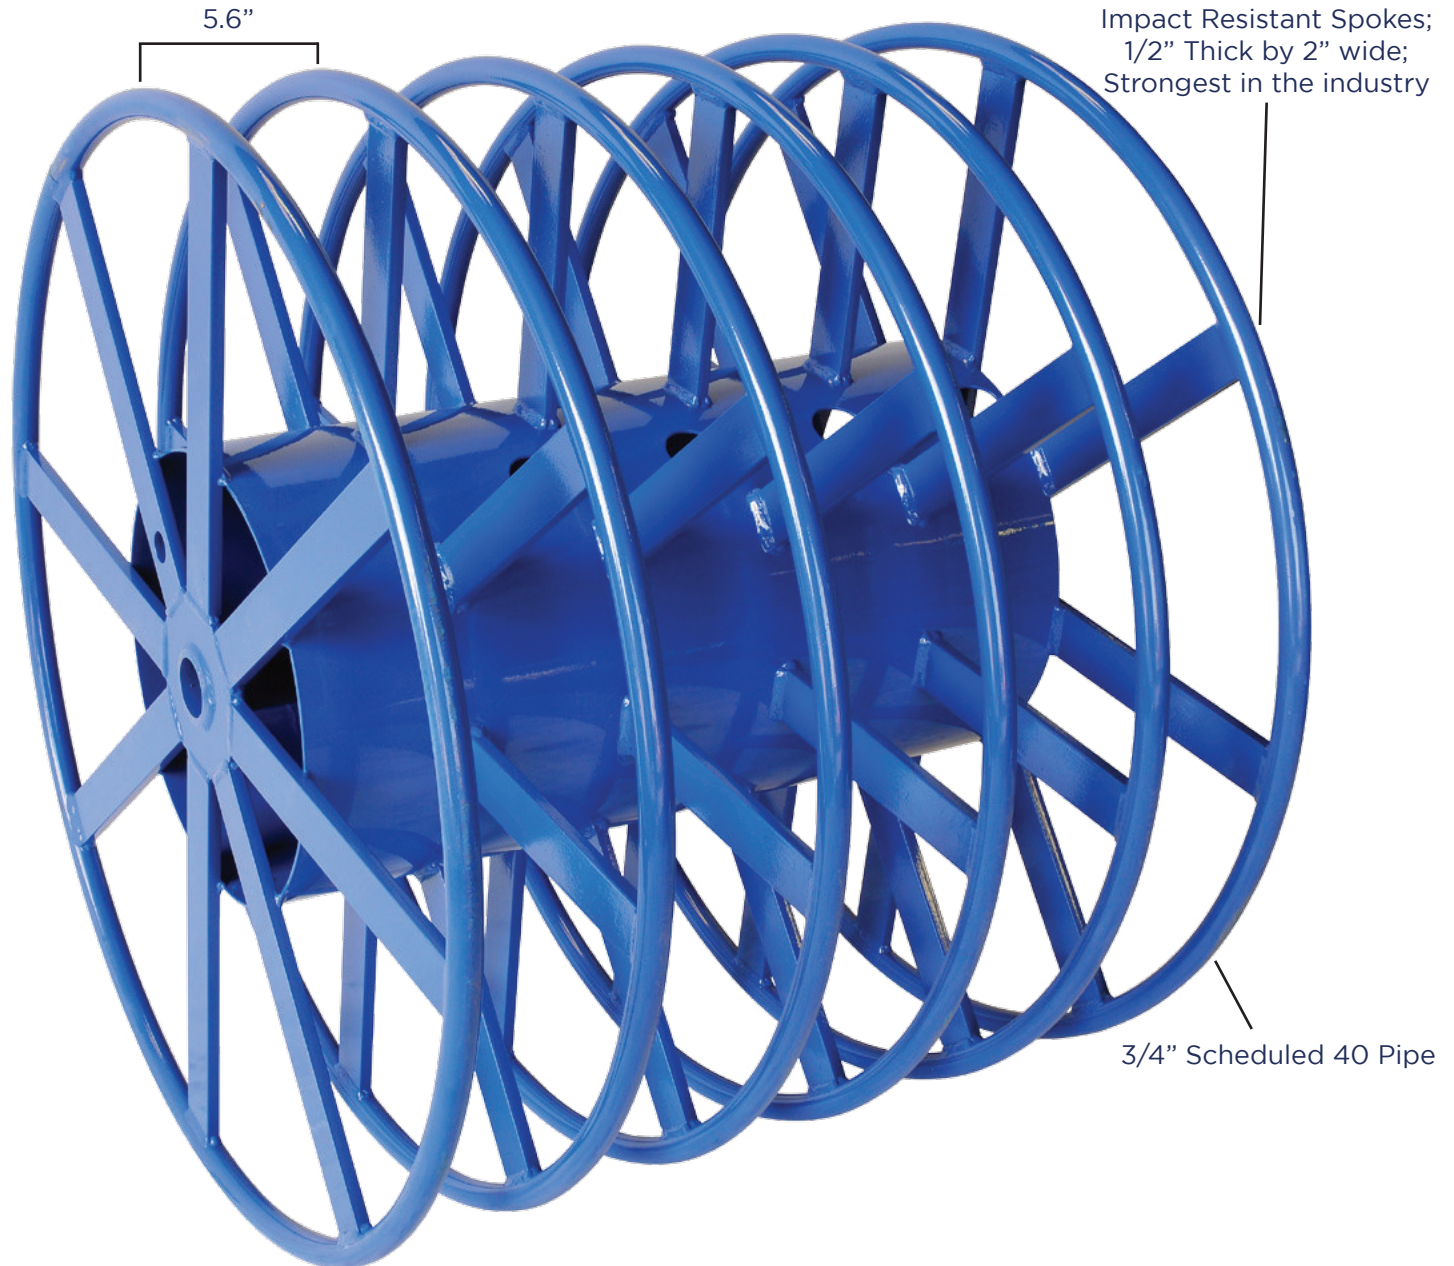

FIVE COMPARTMENT REEL

Your Source for Unparalleled Paralleling Solutions

RPR-55, RPR-55-06

Dimensions:

40" O.D. x 16" I.D. x 32" W (Part Number RPR-55)

48" O.D. x 16" I.D. X 32" W (Part Number RPR-55-06"

REELPOWER
INDUSTRIAL

5101 S. Council Road, Suite 100 • Okla. City, OK. 73179

405.672.0000 • 405.672.7200 Fax

www.reelpowerind.com

FIVE COMPARTMENT REEL

Your Source for Unparalleled Paralleling Solutions

The Reel Power combo is constructed of all tubular welded steel. Our stands are complete with a 2" diameter solid steel shaft, cam roller bearings that allow for easy reel payout, shaft safety locks with locking pin and a maximum reel weight of 5,000 lbs. load the reel(s) at your facility and deliver right to the job-site.

RPR = Reel Power Paralleling Reel CRS = Cable Reel Stand

FIVE COMPARTMENT REEL

Your Source for Unparalleled Paralleling Solutions

Popular Reel Configurations				
	4x	RPR-15	Single Compartment Reel Measuring	40" OD x 16" ID x 8" W
	5x	RPR-15-01	Single Compartment Reel Measuring	40" OD x 16" ID x 6" W
	1x	RPR-35-002	Three Compartment Reel Measuring	40" OD x 16" ID x 24" W
	1x	RPR-15	Single Compartment Reel Measuring	40" OD x 16" ID x 8" W
	1x	RPR-45	Three Compartment Reel Measuring	40" OD x 16" ID x 32" W
	1x	RPR-45-01	Four Compartment Reel Measuring	40" OD x 16" ID x 26" W
	1x	RPR-15-01	Single Compartment Reel Measuring	40" OD x 16" ID x 6" W
	1x	RPR-55	Five Compartment Reel Measuring	40" OD x 16" ID x 32" W
	4x	RPR-15-06	Single Compartment Reel Measuring	48" OD x 16" ID x 8" W
	1x	RPR-35-004	Four Compartment Reel Measuring	48" OD x 16" ID x 24" W
	1x	RPR-15-06	Single Compartment Reel Measuring	48" OD x 16" ID x 8" W
	1x	RPR-45-04	Four Compartment Reel Measuring	48" OD x 16" ID x 26" W
	1x	RPR-15-08	Single Compartment Reel Measuring	48" OD x 16" ID x 6" W
	1x	RPR-55-06	Five Compartment Reel Measuring	48" OD x 16" ID x 32" W