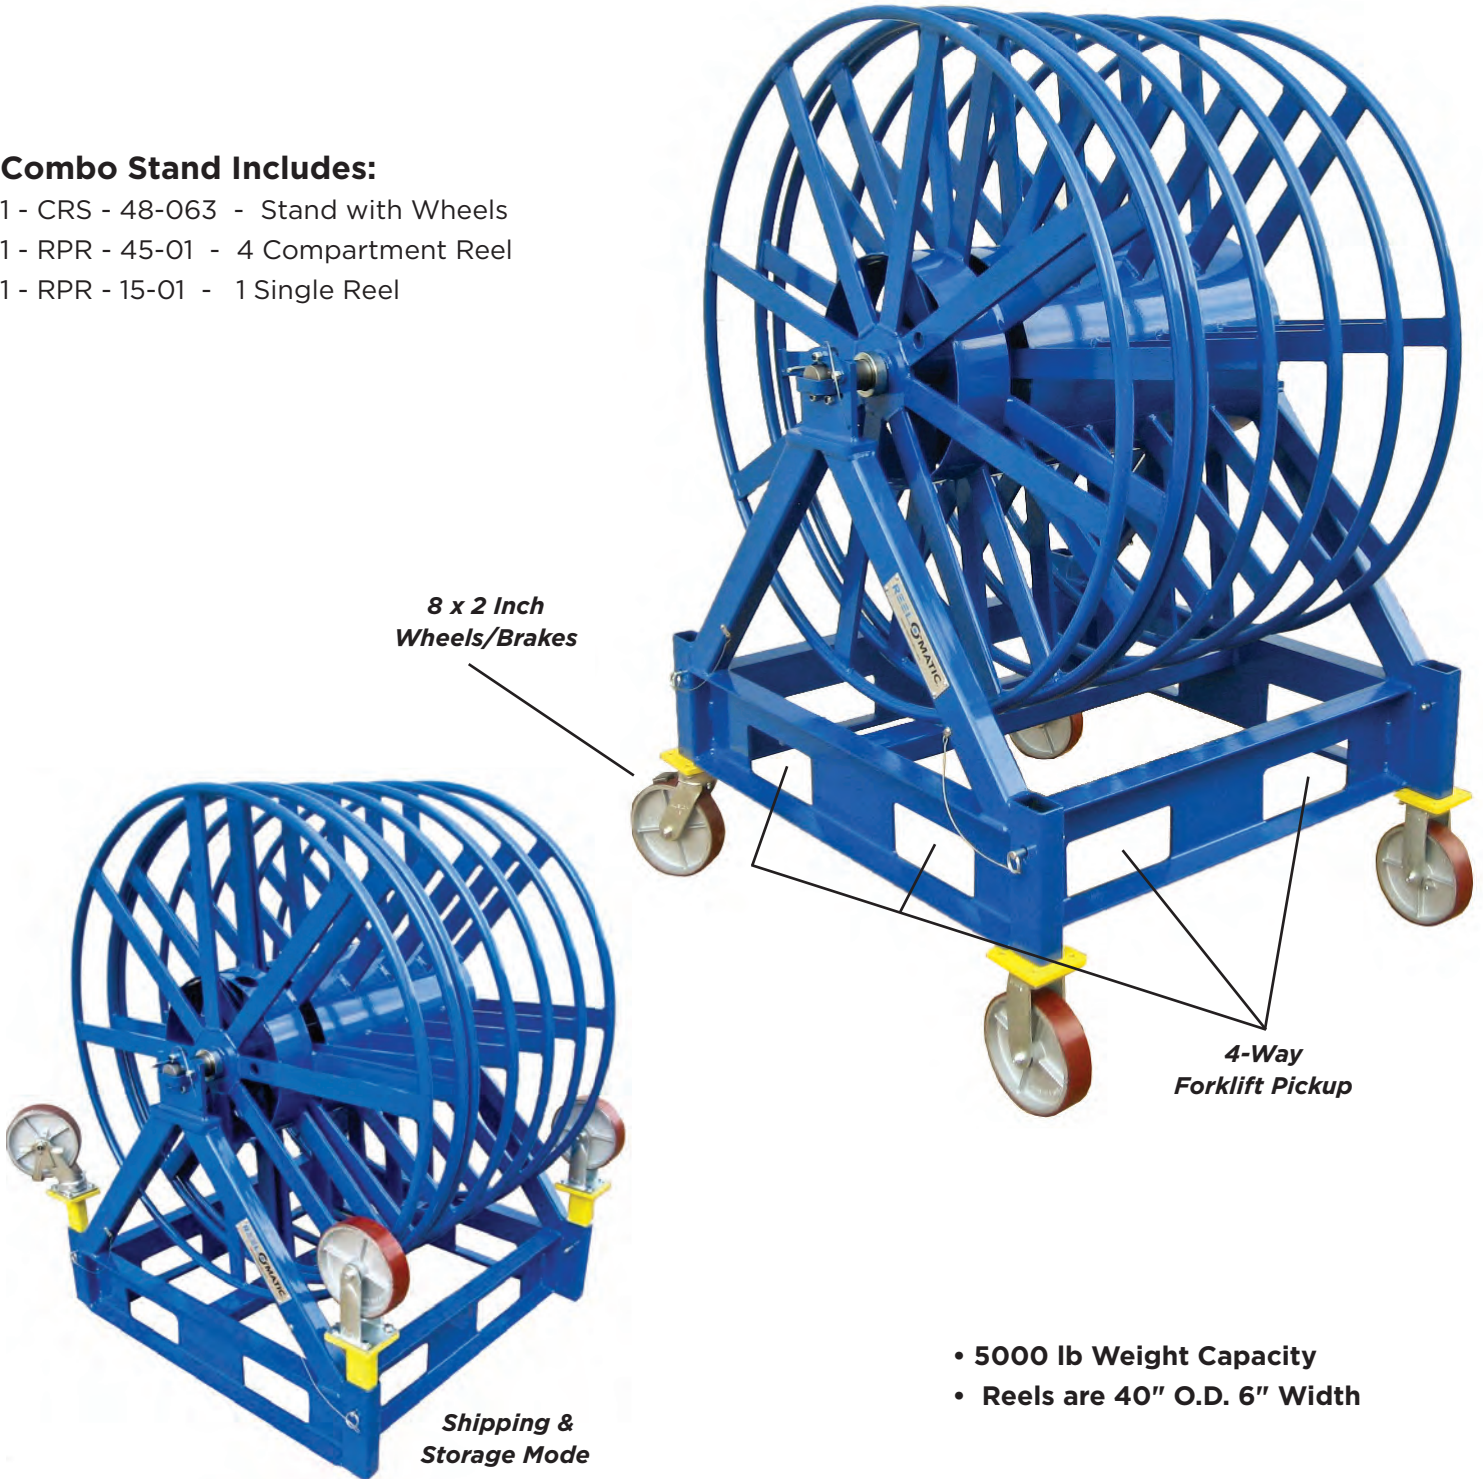

# CABLE REEL STAND COMBO

## 4-Way Forklift Pickup With Removable Wheels

### Combo Stand Includes:

- 1 - CRS - 48-063 - Stand with Wheels
- 1 - RPR - 45-01 - 4 Compartment Reel
- 1 - RPR - 15-01 - 1 Single Reel

**REELOMATIC**

The Leader in Reeling, Coiling & Processing Solutions

## 4-Way Forklift Pickup With Removable Wheels

The Reel-O-Matic Combo is constructed of all tubular welded steel. Our stands are complete with a 2" diameter solid steel shaft, cam roller bearings that allow for easy reel payout, shaft safety locks with locking pin and a maximum reel weight of 5,000 lbs. Load the reel(s) at your facility and deliver right to the job-site.