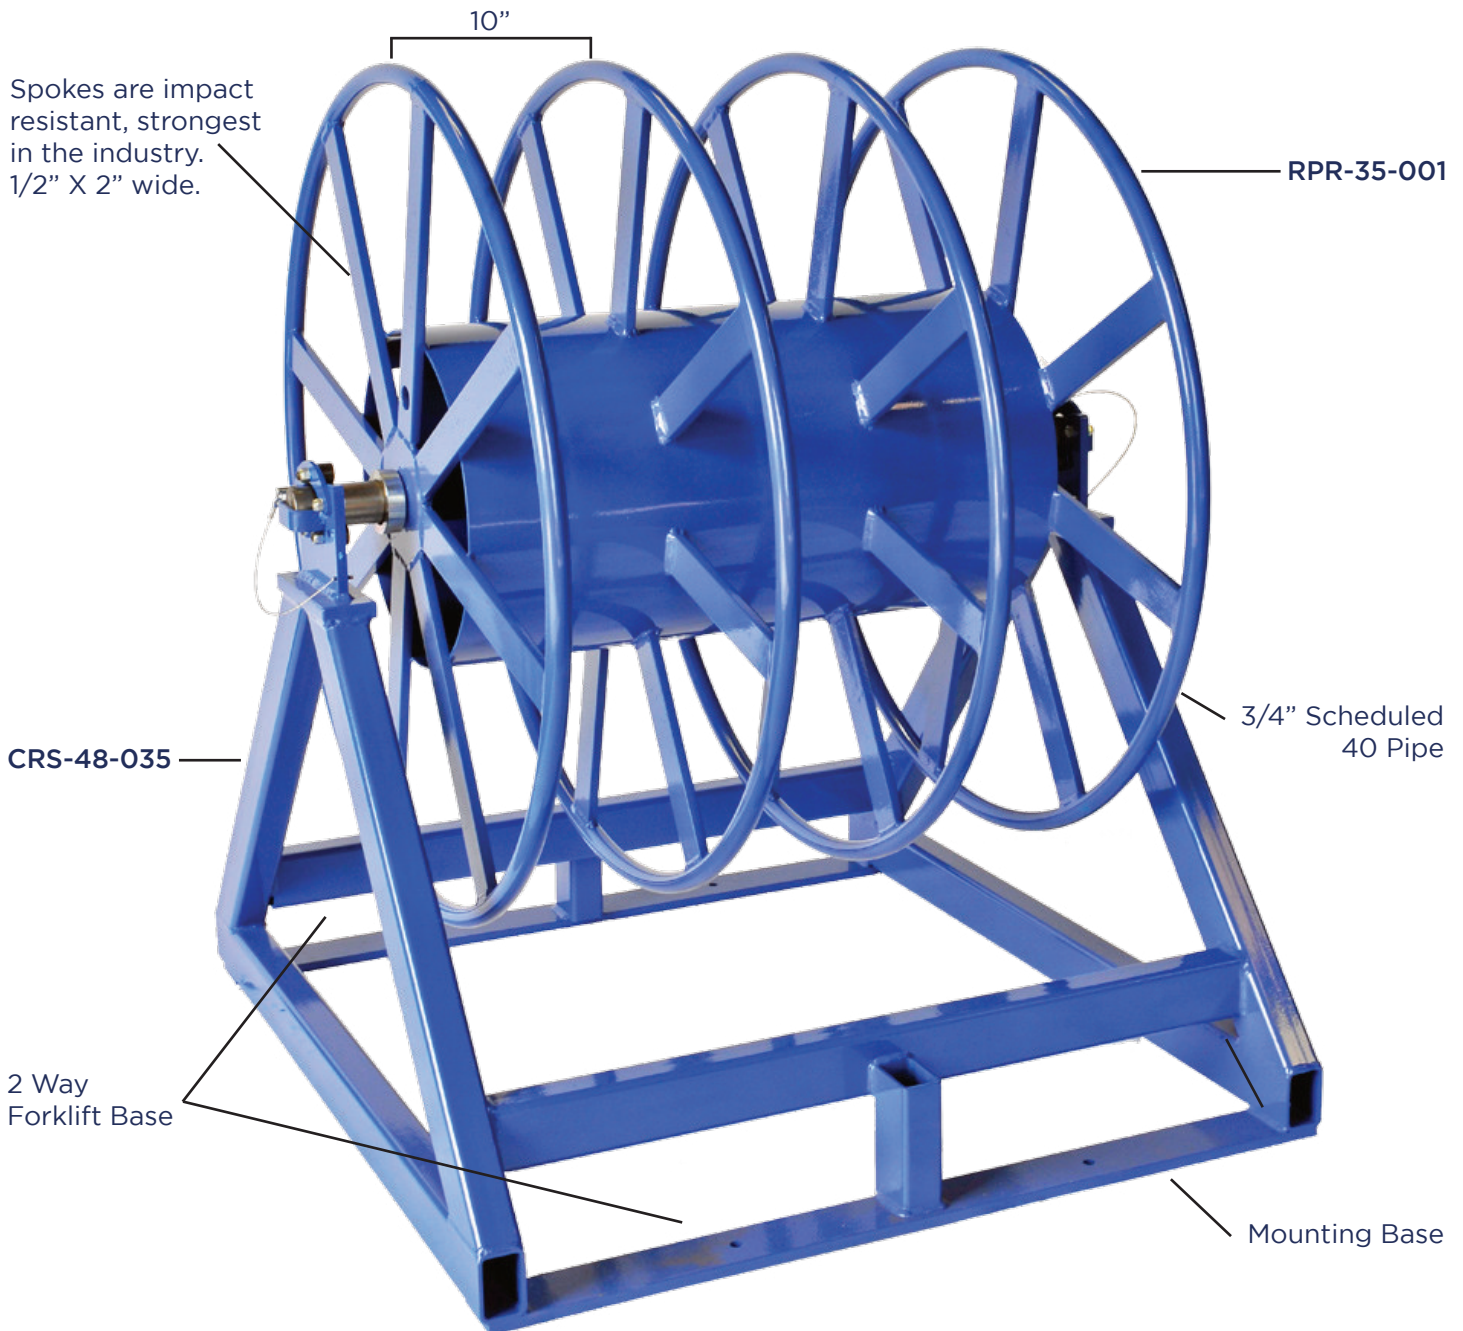

CRS/RPR COMBO

Your Source for Unparalleled Paralleling Solutions

CRS-48-035, RPR-35-001

Standard Combo Paralleling Cable Reel Stand, includes a three compartment model RPR 35 measuring 40" O.D. x 16" I.D. x 32" wide. Includes 2" O.D. shaft with 2 1/8" locking collars and safety latches. Also includes forklift base bar.

CRS/RPR COMBO

Your Source for Unparalleled Paralleling Solutions

The Reel Power combo is constructed of all tubular welded steel. Our stands are complete with a 2" diameter solid steel shaft, cam roller bearings that allow for easy reel payout, shaft safety locks with locking pin and a maximum reel weight of 5,000 lbs. load the reel(s) at your facility and deliver right to the job-site.

RPR = Reel Power Paralleling Reel CRS = Cable Reel Stand

CRS/RPR COMBO

Your Source for Unparalleled Paralleling Solutions

Popular Reel Configurations				
	4x	RPR-15	Single Compartment Reel Measuring	40" OD x 16" ID x 8" W
	5x	RPR-15-01	Single Compartment Reel Measuring	40" OD x 16" ID x 6" W
	1x	RPR-35-002	Three Compartment Reel Measuring	40" OD x 16" ID x 24" W
	1x	RPR-15	Single Compartment Reel Measuring	40" OD x 16" ID x 8" W
	1x	RPR-45	Three Compartment Reel Measuring	40" OD x 16" ID x 32" W
	1x	RPR-45-01	Four Compartment Reel Measuring	40" OD x 16" ID x 26" W
	1x	RPR-15-01	Single Compartment Reel Measuring	40" OD x 16" ID x 6" W
	1x	RPR-55	Five Compartment Reel Measuring	40" OD x 16" ID x 32" W
	4x	RPR-15-06	Single Compartment Reel Measuring	48" OD x 16" ID x 8" W
	1x	RPR-35-004	Four Compartment Reel Measuring	48" OD x 16" ID x 24" W
	1x	RPR-15-06	Single Compartment Reel Measuring	48" OD x 16" ID x 8" W
	1x	RPR-45-04	Four Compartment Reel Measuring	48" OD x 16" ID x 26" W
	1x	RPR-15-08	Single Compartment Reel Measuring	48" OD x 16" ID x 6" W
	1x	RPR-55-06	Five Compartment Reel Measuring	48" OD x 16" ID x 32" W