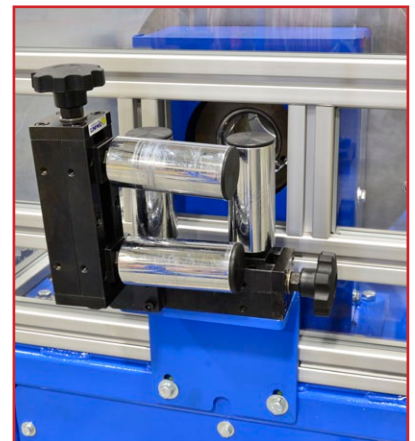

BINDER BH5-S

Binding Head System to Bundle Wire

BH5 - Binder for cable up to
2 1/4" OD - Standard (Larger sizes available)

BINDER BH5-S

Binding Head System to Bundle Wire

Binding Head

HMI Control Station

Binded Bundles

Entry/Exit Guides

- Custom Sized to Fit Your Needs
- Shaft Rides on Roller Bearings