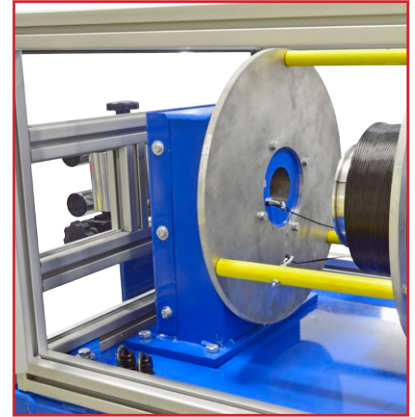

BINDER BH5-S

Binding Head System to Bundle Wire

BH5 - Binder for cable up to
2 1/4" OD - Standard (Larger sizes available)

BINDER BH5-S

Binding Head System to Bundle Wire

Binding Head

HMI Control Station

Binded Bundles

Entry/Exit Guides

- Custom Sized to Fit Your Needs
- Shaft Rides on Roller Bearings