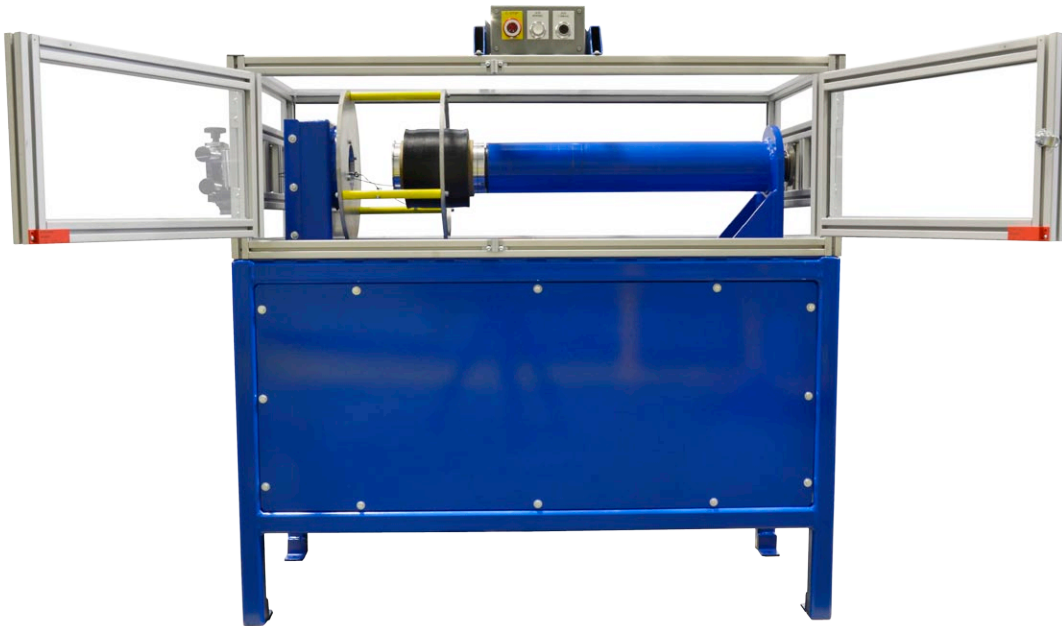

BINDER BH5-S

Binding Head System to Bundle Wire

BH5 - Binder for cable up to
2 1/4" OD - Standard (Larger sizes available)

BINDER BH5-S

Binding Head System to Bundle Wire

Binding Head

HMI Control Station

Binded Bundles

Entry/Exit Guides

- Custom Sized to Fit Your Needs
- Shaft Rides on Roller Bearings