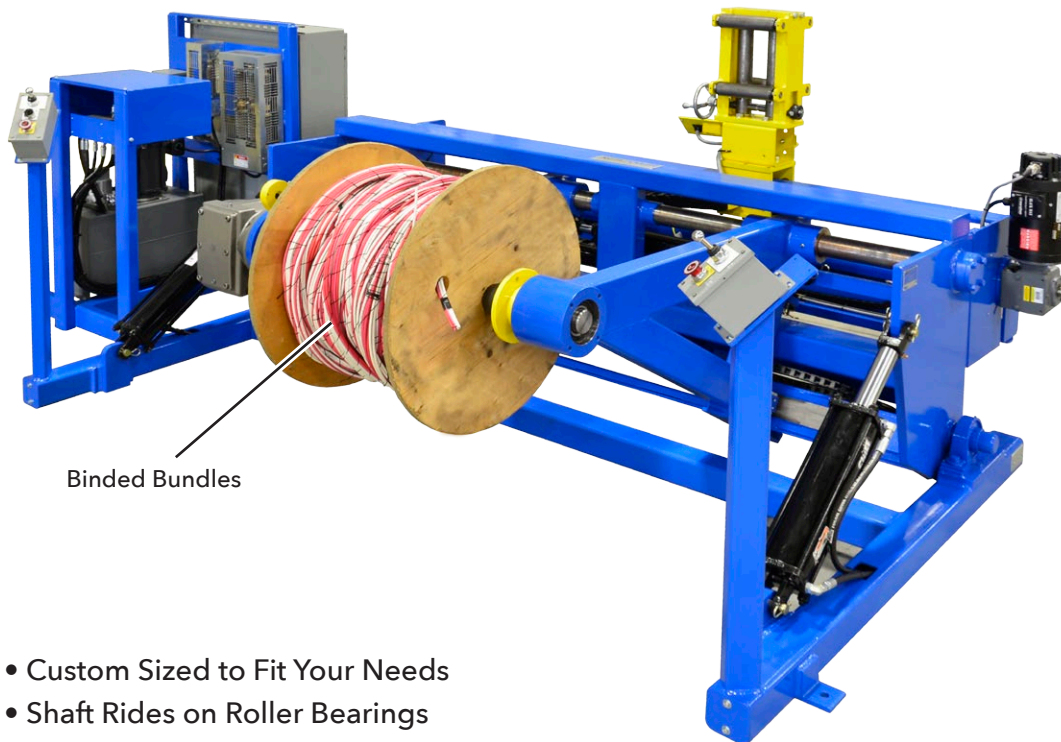

BINDER BH5-S

Binding Head System to Bundle Wire

BH5 - Binder for cable up to
2 1/4" OD - Standard (Larger sizes available)

BINDER BH5-S

Binding Head System to Bundle Wire

Binding Head

HMI Control Station

Binded Bundles

Entry/Exit Guides

- Custom Sized to Fit Your Needs
- Shaft Rides on Roller Bearings